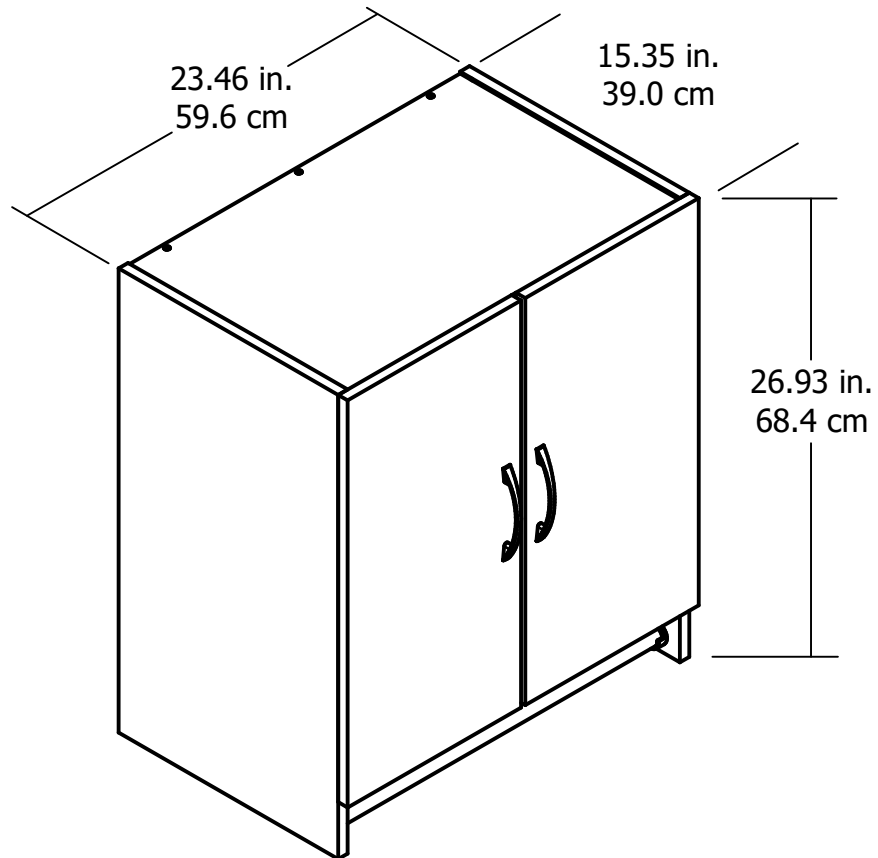

6499

Interior Storage dimensions:
(2) storage spaces (adjustable heights)
22.2 in. (56.4 cm) W
22.1 in. (56.2 cm) H
13.9 in. (35.2 cm) D
3.95 cubic feet storage area

Overall Product Size:
23.46"W x 15.35"D x 26.93"H
59.6cm W x 39.0cm D x 68.4cm H

Wood Breakdown: 94%
Total storage: 3.95 cubic feet

Maximum Weight Capacities
Unit Weight: 42 lbs. (19.1 kg)