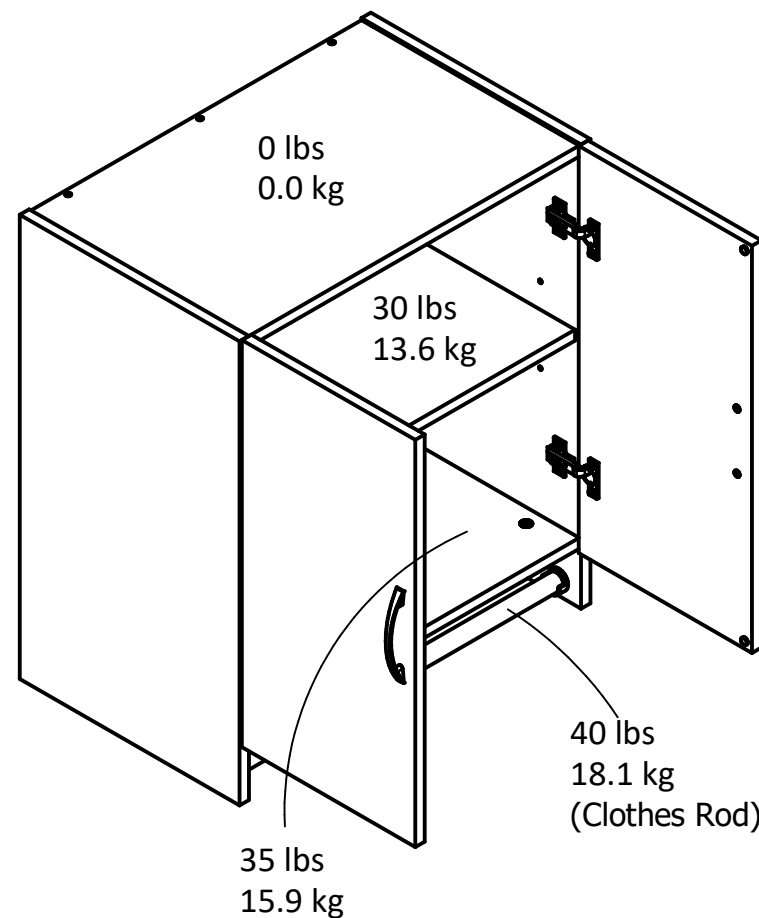

6499

Interior Storage dimensions:
(2) storage spaces (adjustable heights)
22.2 in. (56.4 cm) W
22.1 in. (56.2 cm) H
13.9 in. (35.2 cm) D
3.95 cubic feet storage area

Overall Product Size:
23.46"W x 15.35"D x 26.93"H
59.6cm W x 39.0cm D x 68.4cm H

Wood Breakdown: 94%
Total storage: 3.95 cubic feet

Maximum Weight Capacities
Unit Weight: 42 lbs. (19.1 kg)